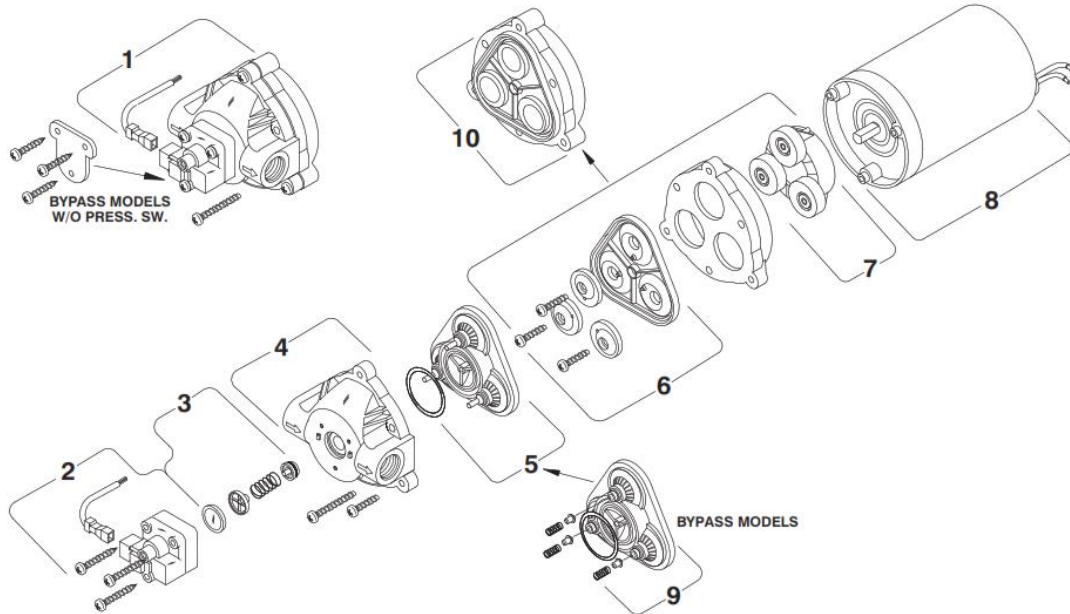

BA PUMPS & SPRAYERS

SHURflo

KITS FOR MODEL 8000-547-189

| DESCRIPTION | PART No. |
|------------------------------------|--------------|
| 1) Complete Pump Head | N/A |
| 2) Switch Assembly | 94-375-18 |
| 3) Check Valve Assembly | 94-374-05 |
| 4) Upper Housing | 94-374-08 |
| 5) Valve Assembly (Standard) | N/A |
| 6) Diaphragm | N/A |
| 7) Drive Assembly | N/A |
| 8) Motor | 94-11-111-00 |
| 9) Valve Assembly (Bypass) | 94-391-46 |
| 10) Solid Diaphragm/Drive Assembly | 94-385-32 |

DIMENSIONS: