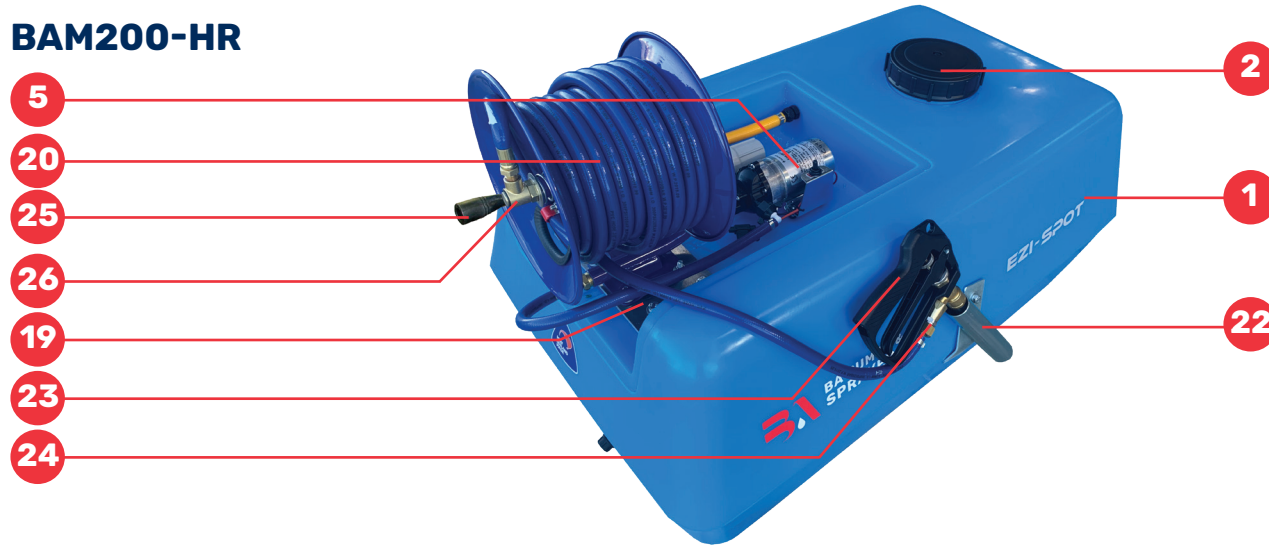

BAM200-HR

BAM200 12 VOLT SPRAYER PARTS LIST

No.	Part No.	Description	QTY
Tank & Tank Fittings			
1	200TANK	200 litre deckmount tank	1
2	3542010	Lid BAM tank female	1
3	TN5088PP	Nipple 1/2" x 1/2" PP Drain	1
4	20102020	Drain Cap	1
	CP19438-EPR	Drain Cap Gasket	1
	2787-1	Drain Plug	1
Pump & Filter Assembly			
5	8000-547-189	Shurflo 6.8lpm, 107psi 12 volt pump	1
6	8-034-01	Shurflo elbow hose tail 1/2"	1
7	1366	Otiker clip 1300 hose	3
8	1353	Ag spray hose 13mm 600psi	0.2mtr
8a	1353	Hose ag spray 13mm 600 psi (inside tank)	0.5mtr
9	AAB122-1/2-PP	Complete 1/2" line filter with 50 mesh	1
9a	CP45102-3-SSPP	50 mesh screen replacement part	1
9b	CP23173-EPR	Filter bowl gasket	1
10	TE2088PP	Male threaded elbow hose tail	1
33	8121-NYB-540TD	1/2" elbow tail and backnut	1
32	G40001	Gasket 3/8" 25x16x3 white nitr	1
31	8400-500-NYB	Hose shank connector	1
30	CP8027-NYB	TeeJet cap nylon	1
Electrical Assembly			
11	1559	Fuse holder	1
11a	1560	Fuse (mini 10AMP)	1
12	BAMLOOM	Wiring loom	1
13	1561	Cover (switch w/proof)	1
14	1562	Switch	1
15	1866	Switch Bracket	1
18	BAMSWITCHASSY	Full electrical assembly kit (includes all the above)	1

No.	Part No.	Description	QTY
Sundry Components			
	1077	Pump mount screws 3/16X1 ZP	4
	1122	Pump mount washers M6	4
	1565	Bullet terminal male - BAMs	2
	1566	Bullet terminal female - BAMs	2
	1569	Eye terminal 8M	2
	1564	Spade terminal	2
Hose Reel & Gun			
19	P95492	Hose reel bracket	1
20	SJ202	15mtr EZI-Reel	1
25	3063-1	Hose reel handle	1
26	3063	Hose reel swivel	1
23	35.901.16	Spot 300 spray gun	1
24	26.1502.45	Swivel for spray gun	1
22	P95493	Spray gun holster	1
Optional Upgrades			
27	2088-343-135	Shurflo 11.3lpm, 45psi 12 volt pump	1
28	SJ201	30mtr EZI-Reel	1
29	P97003-01	30mtr hose reel bracket	1