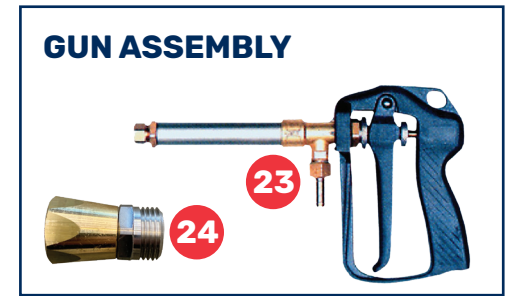

BAM200-HR

BAM200 12 VOLT SPRAYER PARTS LIST

No.	Part No.	Description	QTY
Tank & Tank Fittings			
1	200TANK	200 litre deckmount tank	1
2	3542010	Lid BAM tank female	1
3	TN5088PP	Nipple 1/2" x 1/2" PP Drain	1
4	20102020	Drain Cap	1
	CP19438-EPR	Drain Cap Gasket	1
	2787-1	Drain Plug	1
Pump & Filter Assembly			
5	8000-547-189	Shurflo 6.8lpm, 107psi 12 volt pump	1
6	8-034-01	Shurflo elbow hose tail 1/2"	1
7	1366	Otiker clip 1300 hose	3
8	1353	Ag spray hose 13mm 600psi	0.2mtr
8a	1353	Hose ag spray 13mm 600 psi (inside tank)	0.5mtr
9	AAB122-1/2-PP	Complete 1/2" line filter with 50 mesh	1
9a	CP45102-3-SSPP	50 mesh screen replacement part	1
9b	CP23173-EPR	Filter bowl gasket	1
10	TE2088PP	Male threaded elbow hose tail	1
33	8121-NYB-540TD	1/2" elbow tail and backnut	1
32	G40001	Gasket 3/8" 25x16x3 white nitr	1
31	8400-500-NYB	Hose shank connector	1
30	CP8027-NYB	TeeJet cap nylon	1
Electrical Assembly			
11	1559	Fuse holder	1
11a	1560	Fuse (mini 10AMP)	1
12	BAMLOOM	Wiring loom	1
13	1561	Cover (switch w/proof)	1
14	1562	Switch	1
15	1866	Switch Bracket	1
18	BAMSWITCHASSY	Full electrical assembly kit (includes all the above)	1

No.	Part No.	Description	QTY
Sundry Components			
	1077	Pump mount screws 3/16X1 ZP	4
	1122	Pump mount washers M6	4
	1565	Bullet terminal male - BAMs	2
	1566	Bullet terminal female - BAMs	2
	1569	Eye terminal 8M	2
	1564	Spade terminal	2
Hose Reel & Gun			
19	P95492	Hose reel bracket	1
20	SJ202	15mtr EZI-Reel	1
25	3063-1	Hose reel handle	1
26	3063	Hose reel swivel	1
23	35.901.16	Spot 300 spray gun	1
24	26.1502.45	Swivel for spray gun	1
22	P95493	Spray gun holster	1
Optional Upgrades			
27	2088-343-135	Shurflo 11.3lpm, 45psi 12 volt pump	1
28	SJ201	30mtr EZI-Reel	1
29	P97003-01	30mtr hose reel bracket	1