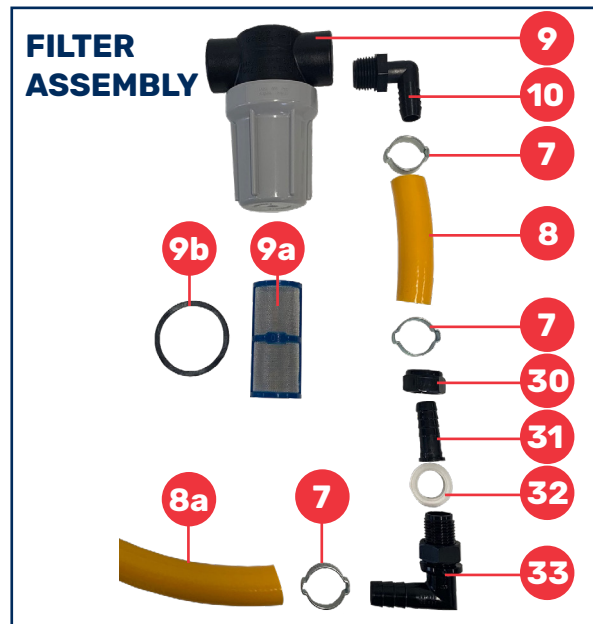

BAM200-HR

BAM200 12 VOLT SPRAYER PARTS LIST

No.	Part No.	Description	QTY
Tank & Tank Fittings			
1	200TANK	200 litre deckmount tank	1
2	3542010	Lid BAM tank female	1
3	TN5088PP	Nipple 1/2" x 1/2" PP Drain	1
4	20102020	Drain Cap	1
	CP19438-EPR	Drain Cap Gasket	1
	2787-1	Drain Plug	1
Pump & Filter Assembly			
5	8000-547-189	Shurflo 6.8lpm, 107psi 12 volt pump	1
6	8-034-01	Shurflo elbow hose tail 1/2"	1
7	1366	Otiker clip 1300 hose	3
8	1353	Ag spray hose 13mm 600psi	0.2mtr
8a	1353	Hose ag spray 13mm 600 psi (inside tank)	0.5mtr
9	AAB122-1/2-PP	Complete 1/2" line filter with 50 mesh	1
9a	CP45102-3-SSPP	50 mesh screen replacement part	1
9b	CP23173-EPR	Filter bowl gasket	1
10	TE2088PP	Male threaded elbow hose tail	1
33	8121-NYB-540TD	1/2" elbow tail and backnut	1
32	G40001	Gasket 3/8" 25x16x3 white nitr	1
31	8400-500-NYB	Hose shank connector	1
30	CP8027-NYB	TeeJet cap nylon	1
Electrical Assembly			
11	1559	Fuse holder	1
11a	1560	Fuse (mini 10AMP)	1
12	BAMLOOM	Wiring loom	1
13	1561	Cover (switch w/proof)	1
14	1562	Switch	1
15	1866	Switch Bracket	1
18	BAMSWITCHASSY	Full electrical assembly kit (includes all the above)	1

No.	Part No.	Description	QTY
Sundry Components			
	1077	Pump mount screws 3/16X1 ZP	4
	1122	Pump mount washers M6	4
	1565	Bullet terminal male - BAMs	2
	1566	Bullet terminal female - BAMs	2
	1569	Eye terminal 8M	2
	1564	Spade terminal	2
Hose Reel & Gun			
19	P95492	Hose reel bracket	1
20	SJ202	15mtr EZI-Reel	1
25	3063-1	Hose reel handle	1
26	3063	Hose reel swivel	1
23	35.901.16	Spot 300 spray gun	1
24	26.1502.45	Swivel for spray gun	1
22	P95493	Spray gun holster	1
Optional Upgrades			
27	2088-343-135	Shurflo 11.3lpm, 45psi 12 volt pump	1
28	SJ201	30mtr EZI-Reel	1
29	P97003-01	30mtr hose reel bracket	1