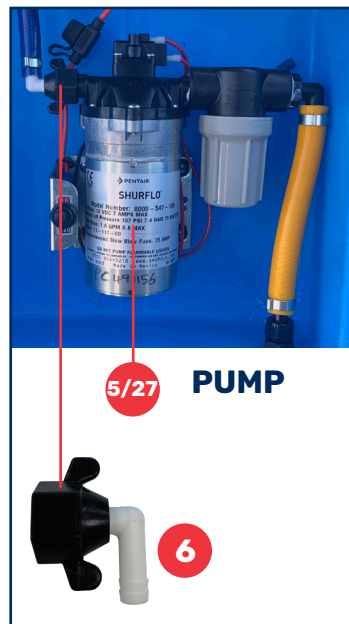

BAM200-HR

BAM200 12 VOLT SPRAYER PARTS LIST

No.	Part No.	Description	QTY
Tank & Tank Fittings			
1	200TANK	200 litre deckmount tank	1
2	3542010	Lid BAM tank female	1
3	TN5088PP	Nipple 1/2" x 1/2" PP Drain	1
4	20102020	Drain Cap	1
	CP19438-EPR	Drain Cap Gasket	1
	2787-1	Drain Plug	1
Pump & Filter Assembly			
5	8000-547-189	Shurflo 6.8lpm, 107psi 12 volt pump	1
6	8-034-01	Shurflo elbow hose tail 1/2"	1
7	1366	Otiker clip 1300 hose	3
8	1353	Ag spray hose 13mm 600psi	0.2mtr
8a	1353	Hose ag spray 13mm 600 psi (inside tank)	0.5mtr
9	AAB122-1/2-PP	Complete 1/2" line filter with 50 mesh	1
9a	CP45102-3-SSPP	50 mesh screen replacement part	1
9b	CP23173-EPR	Filter bowl gasket	1
10	TE2088PP	Male threaded elbow hose tail	1
33	8121-NYB-540TD	1/2" elbow tail and backnut	1
32	G40001	Gasket 3/8" 25x16x3 white nitr	1
31	8400-500-NYB	Hose shank connector	1
30	CP8027-NYB	TeeJet cap nylon	1
Electrical Assembly			
11	1559	Fuse holder	1
11a	1560	Fuse (mini 10AMP)	1
12	BAMLOOM	Wiring loom	1
13	1561	Cover (switch w/proof)	1
14	1562	Switch	1
15	1866	Switch Bracket	1
18	BAMSWITCHASSY	Full electrical assembly kit (includes all the above)	1

No.	Part No.	Description	QTY
Sundry Components			
	1077	Pump mount screws 3/16X1 ZP	4
	1122	Pump mount washers M6	4
	1565	Bullet terminal male - BAMs	2
	1566	Bullet terminal female - BAMs	2
	1569	Eye terminal 8M	2
	1564	Spade terminal	2
Hose Reel & Gun			
19	P95492	Hose reel bracket	1
20	SJ202	15mtr EZI-Reel	1
25	3063-1	Hose reel handle	1
26	3063	Hose reel swivel	1
23	35.901.16	Spot 300 spray gun	1
24	26.1502.45	Swivel for spray gun	1
22	P95493	Spray gun holster	1
Optional Upgrades			
27	2088-343-135	Shurflo 11.3lpm, 45psi 12 volt pump	1
28	SJ201	30mtr EZI-Reel	1
29	P97003-01	30mtr hose reel bracket	1