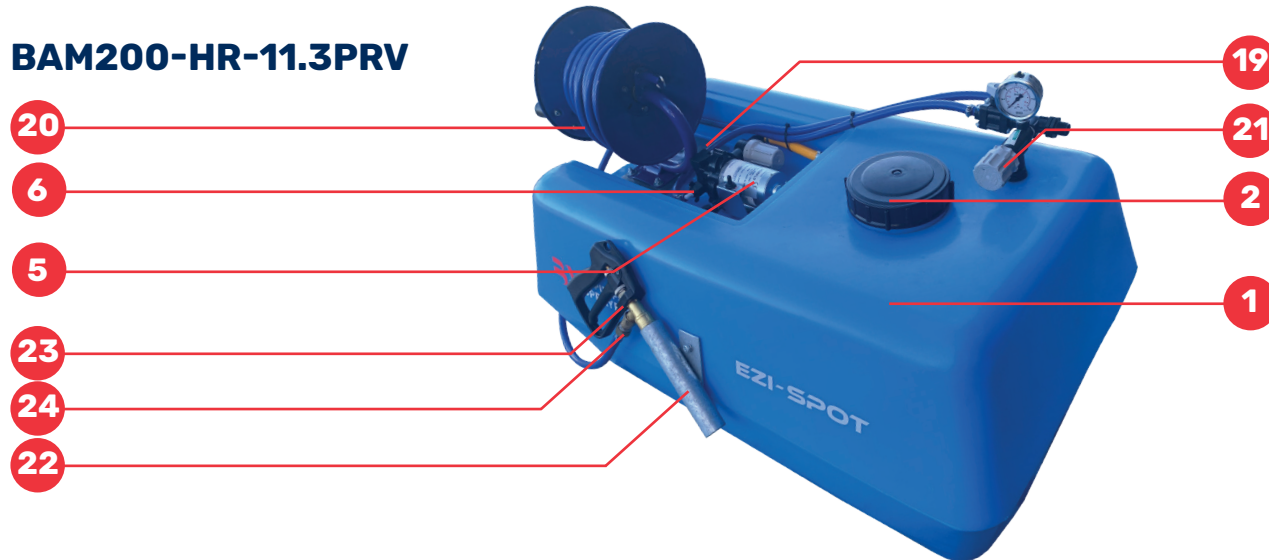

BAM200-HR-11.3PRV

BAM200 12 VOLT SPRAYER PARTS LIST

No.	Part No.	Description	QTY
Tank & Tank Fittings			
1	200TANK	200 litre deckmount tank	1
2	3542010	Lid BAM tank female	1
3	TN5088PP	Nipple 1/2" x 1/2" PP Drain	1
4	20102020	Drain Cap	1
	CP19438-EPR	Drain Cap Gasket	1
	2787-1	Drain Plug	1
Pump & Filter Assembly			
5	8000-547-189	Shurflo 6.8lpm, 107psi 12 volt pump	1
6	8-034-01	Shurflo elbow hose tail 1/2"	1
7	1366	Otiker clip 1300 hose	3
8	1353	Ag spray hose 13mm 600psi	0.2mtr
8a	1353	Hose ag spray 13mm 600 psi (inside tank)	0.5mtr
9	AAB122-1/2-PP	Complete 1/2" line filter with 50 mesh	1
9a	CP45102-3-SSPP	50 mesh screen replacement part	1
9b	CP23173-EPR	Filter bowl gasket	1
10	TE2088PP	Male threaded elbow hose tail	1
33	8121-NYB-540TD	1/2" elbow tail and backnut	1
32	G40001	Gasket 3/8" 25x16x3 white nitr	1
31	8400-500-NYB	Hose shank connector	1
30	CP8027-NYB	TeeJet cap nylon	1
Electrical Assembly			
11	1559	Fuse holder	1
11a	1560	Fuse (mini 10AMP)	1
12	BAML00M	Wiring loom	1
13	1561	Cover (switch w/proof)	1
14	1562	Switch	1
15	1866	Switch Bracket	1
18	BAMSWITCHASSY	Full electrical assembly kit (includes all the above)	1

No.	Part No.	Description	QTY
Sundry Components			
	1077	Pump mount screws 3/16X1 ZP	4
	1122	Pump mount washers M6	4
	1565	Bullet terminal male - BAMs	2
	1566	Bullet terminal female - BAMs	2
	1569	Eye terminal 8M	2
	1564	Spade terminal	2
Hose Reel & Gun			
19	P95492	Hose reel bracket	1
20	SJ202	15mtr EZI-Reel	1
25	3063-1	Hose reel handle	1
26	3063	Hose reel swivel	1
23	35.901.16	Spot 300 spray gun	1
24	26.1502.45	Swivel for spray gun	1
22	P95493	Spray gun holster	1
Pressure Regulator			
21	BA12VREG	Pressure regulator	1
Optional Upgrades			
27	2088-343-135	Shurflo 11.3lpm, 45psi 12 volt pump	1
28	SJ201	30mtr EZI-Reel	1
29	P97003-01	30mtr hose reel bracket	1