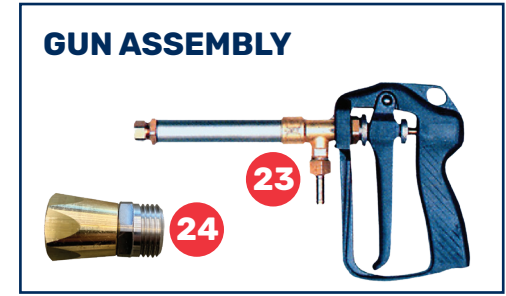

BAM200-HR-11.3PRV

BAM200 12 VOLT SPRAYER PARTS LIST

No.	Part No.	Description	QTY
Tank & Tank Fittings			
1	200TANK	200 litre deckmount tank	1
2	3542010	Lid BAM tank female	1
3	TN5088PP	Nipple 1/2" x 1/2" PP Drain	1
4	20102020	Drain Cap	1
	CP19438-EPR	Drain Cap Gasket	1
	2787-1	Drain Plug	1
Pump & Filter Assembly			
5	8000-547-189	Shurflo 6.8lpm, 107psi 12 volt pump	1
6	8-034-01	Shurflo elbow hose tail 1/2"	1
7	1366	Otiker clip 1300 hose	3
8	1353	Ag spray hose 13mm 600psi	0.2mtr
8a	1353	Hose ag spray 13mm 600 psi (inside tank)	0.5mtr
9	AAB122-1/2-PP	Complete 1/2" line filter with 50 mesh	1
9a	CP45102-3-SSPP	50 mesh screen replacement part	1
9b	CP23173-EPR	Filter bowl gasket	1
10	TE2088PP	Male threaded elbow hose tail	1
33	8121-NYB-540TD	1/2" elbow tail and backnut	1
32	G40001	Gasket 3/8" 25x16x3 white nitr	1
31	8400-500-NYB	Hose shank connector	1
30	CP8027-NYB	TeeJet cap nylon	1
Electrical Assembly			
11	1559	Fuse holder	1
11a	1560	Fuse (mini 10AMP)	1
12	BAML00M	Wiring loom	1
13	1561	Cover (switch w/proof)	1
14	1562	Switch	1
15	1866	Switch Bracket	1
18	BAMSWITCHASSY	Full electrical assembly kit (includes all the above)	1

No.	Part No.	Description	QTY
Sundry Components			
	1077	Pump mount screws 3/16X1 ZP	4
	1122	Pump mount washers M6	4
	1565	Bullet terminal male - BAMs	2
	1566	Bullet terminal female - BAMs	2
	1569	Eye terminal 8M	2
	1564	Spade terminal	2
Hose Reel & Gun			
19	P95492	Hose reel bracket	1
20	SJ202	15mtr EZI-Reel	1
25	3063-1	Hose reel handle	1
26	3063	Hose reel swivel	1
23	35.901.16	Spot 300 spray gun	1
24	26.1502.45	Swivel for spray gun	1
22	P95493	Spray gun holster	1
Pressure Regulator			
21	BA12VREG	Pressure regulator	1
Optional Upgrades			
27	2088-343-135	Shurflo 11.3lpm, 45psi 12 volt pump	1
28	SJ201	30mtr EZI-Reel	1
29	P97003-01	30mtr hose reel bracket	1