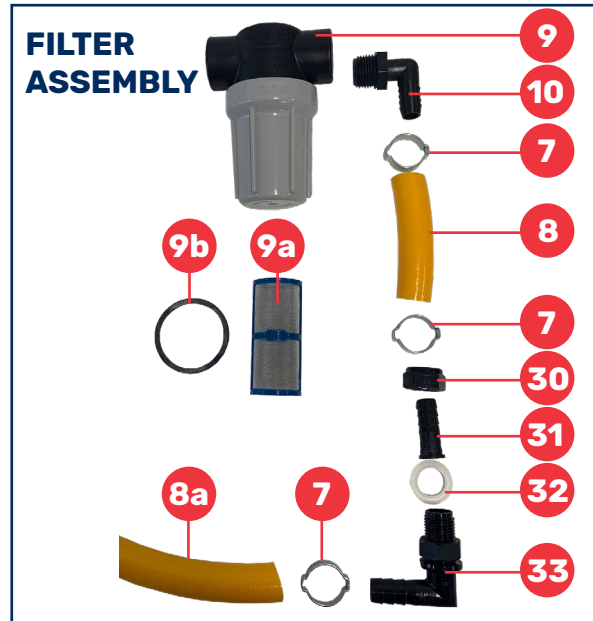

BAM200-HR-11.3PRV

BAM200 12 VOLT SPRAYER PARTS LIST

No.	Part No.	Description	QTY
Tank & Tank Fittings			
1	200TANK	200 litre deckmount tank	1
2	3542010	Lid BAM tank female	1
3	TN5088PP	Nipple 1/2" x 1/2" PP Drain	1
4	20102020	Drain Cap	1
	CP19438-EPR	Drain Cap Gasket	1
	2787-1	Drain Plug	1
Pump & Filter Assembly			
5	8000-547-189	Shurflo 6.8lpm, 107psi 12 volt pump	1
6	8-034-01	Shurflo elbow hose tail 1/2"	1
7	1366	Otiker clip 1300 hose	3
8	1353	Ag spray hose 13mm 600psi	0.2mtr
8a	1353	Hose ag spray 13mm 600 psi (inside tank)	0.5mtr
9	AAB122-1/2-PP	Complete 1/2" line filter with 50 mesh	1
9a	CP45102-3-SSPP	50 mesh screen replacement part	1
9b	CP23173-EPR	Filter bowl gasket	1
10	TE2088PP	Male threaded elbow hose tail	1
33	8121-NYB-540TD	1/2" elbow tail and backnut	1
32	G40001	Gasket 3/8" 25x16x3 white nitr	1
31	8400-500-NYB	Hose shank connector	1
30	CP8027-NYB	TeeJet cap nylon	1
Electrical Assembly			
11	1559	Fuse holder	1
11a	1560	Fuse (mini 10AMP)	1
12	BAML00M	Wiring loom	1
13	1561	Cover (switch w/proof)	1
14	1562	Switch	1
15	1866	Switch Bracket	1
18	BAMSWITCHASSY	Full electrical assembly kit (includes all the above)	1

No.	Part No.	Description	QTY
Sundry Components			
	1077	Pump mount screws 3/16X1 ZP	4
	1122	Pump mount washers M6	4
	1565	Bullet terminal male - BAMs	2
	1566	Bullet terminal female - BAMs	2
	1569	Eye terminal 8M	2
	1564	Spade terminal	2
Hose Reel & Gun			
19	P95492	Hose reel bracket	1
20	SJ202	15mtr EZI-Reel	1
25	3063-1	Hose reel handle	1
26	3063	Hose reel swivel	1
23	35.901.16	Spot 300 spray gun	1
24	26.1502.45	Swivel for spray gun	1
22	P95493	Spray gun holster	1
Pressure Regulator			
21	BA12VREG	Pressure regulator	1
Optional Upgrades			
27	2088-343-135	Shurflo 11.3lpm, 45psi 12 volt pump	1
28	SJ201	30mtr EZI-Reel	1
29	P97003-01	30mtr hose reel bracket	1